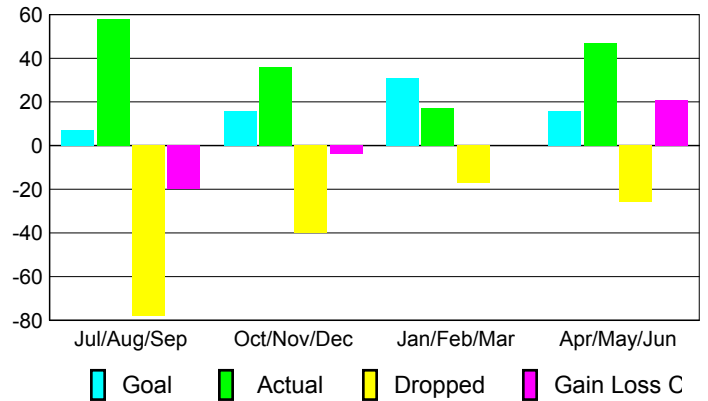

Membership Results 2009-2010

Goal, New, Dropped, Gain/Loss