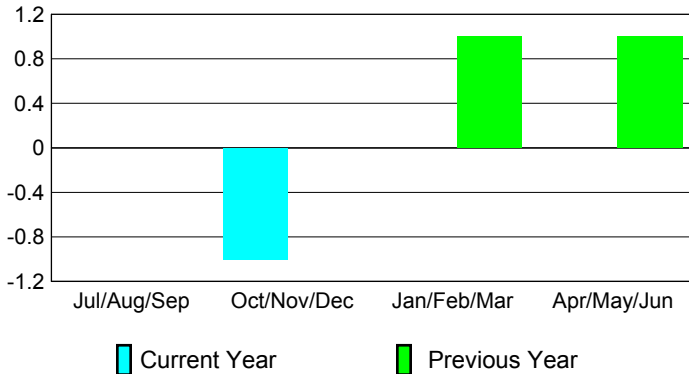

2009-2010 GMT Quarterly Report for District (or Undistricted) **District 110BZ**

GMT: **HOWARD PATRICK LEE**

Location: **NETHERLANDS**

GMT CA: **4**

CLUBS

**Club Results
2009-2010**

**Clubs
2008-2009**

Month	New Club Goal	Actual New Clubs	Actual Dropped Clubs	Gain/Loss of Clubs	Gain/Loss of Clubs
Jul/Aug/Sep	0	0	0	0	0
Oct/Nov/Dec	0	0	-1	-1	0
Jan/Feb/Mar	1	0	0	0	1
Apr/May/June	1	0	0	0	1
Totals	2	0	-1	-1	2

Club Results 2009-2010

Goal, New, Dropped, Gain/Loss

Comparison of Club Gain/Loss

Current Year Compared to the Previous Year

YTD Status Quo Clubs 2009-2010

Status Quo Clubs Compared to Status Quo Members

MEMBERSHIP