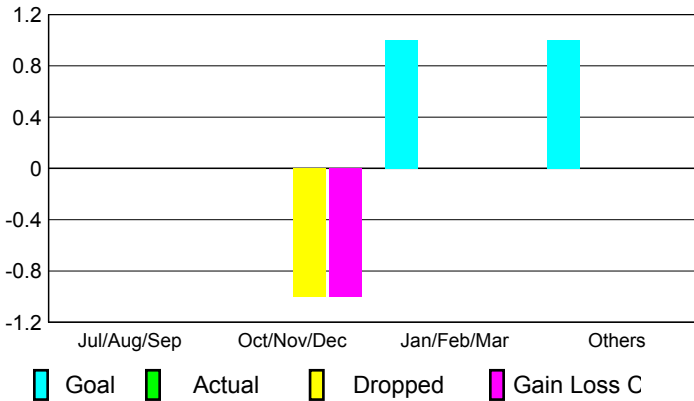

2009-2010 GMT Quarterly Report for District (or Undistricted) **District 110BZ**

GMT: **HOWARD PATRICK LEE**

Location: **NETHERLANDS**

GMT CA: **4**

CLUBS

**Club Results
2009-2010**

**Clubs
2008-2009**

Month	New Club Goal	Actual New Clubs	Actual Dropped Clubs	Gain/Loss of Clubs	Gain/Loss of Clubs
Jul/Aug/Sep	0	0	0	0	0
Oct/Nov/Dec	0	0	-1	-1	0
Jan/Feb/Mar	1	0	0	0	1
Apr/May/June	1	0	0	0	1
Totals	2	0	-1	-1	2

Club Results 2009-2010

Goal, New, Dropped, Gain/Loss

Comparison of Club Gain/Loss

Current Year Compared to the Previous Year

YTD Status Quo Clubs 2009-2010

Status Quo Clubs Compared to Status Quo Members

MEMBERSHIP

**Membership Results
2009-2010**

**Membership
2008-2009**

Month	Net Memb Goal	Actual New Memb	Actual Dropped Memb	Gain/Loss of Memb	Gain/Loss of Memb
Jul/Aug/Sep	7	58	-78	-20	-29
Oct/Nov/Dec	16	36	-40	-4	11
Jan/Feb/Mar	31	17	-17	0	10
Apr/May/June	16	47	-26	21	21
Totals	70	158	-161	-3	13