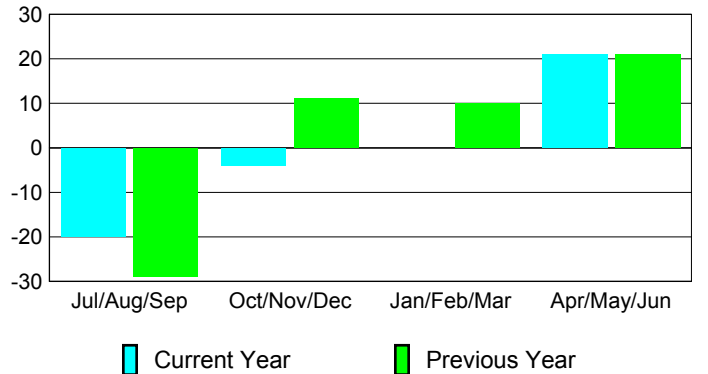

Comparison of Membership Gain/Loss

Current Year Compared to the Previous Year